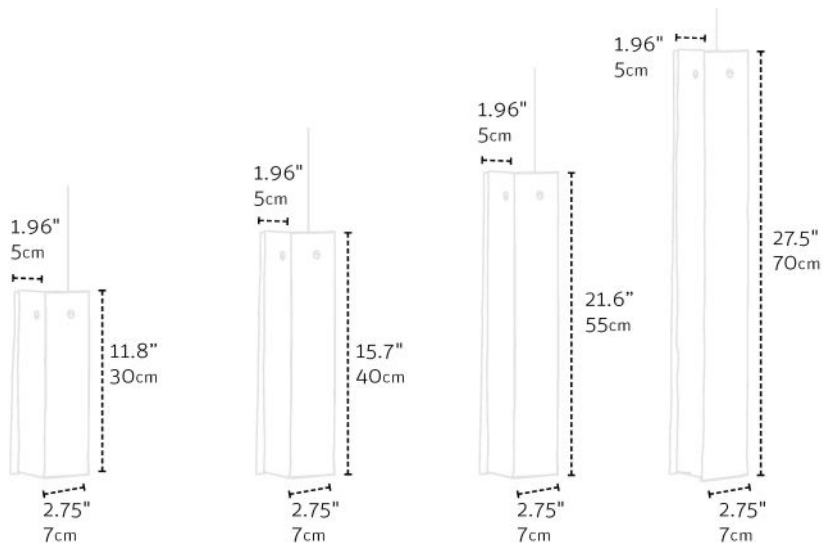

# SUNBEAM SPECIFICATIONS

## DESCRIPTION

- Stained glass hanging pendant chandelier
- Each pendant consists of 4 glass panels
- 4 lengths of pendants are available
- Customized dimension, shape, and finish of the ceiling plate

## COMPONENTS

Pendant sizes	1.96x2.75" H: 11.8/15.7/22.6/27In 5x7cm H: 30/40/50/70cm
Weight:	2.2-2.8lb(Single pendant, including all parts) I 1-1.3kg
Ceiling plates hape	Square I Round I Rectangle I triangle I ring I oval
Ceiling plate material	Metal, 0.04" I 0.1cm
Ceiling plate size:	Width+Length: Made-to-order I Depth: 1.575In (4cm_
Ceiling plate finish:	<u>Finishes</u>
Cords	Tinned copper covered transparent Teflon
Cords length	Up to 35ft long I10m. Pre-set in cascading different lengths. Adjustable.
Compatible with:	Slope I peaked I sky light I beam I winch